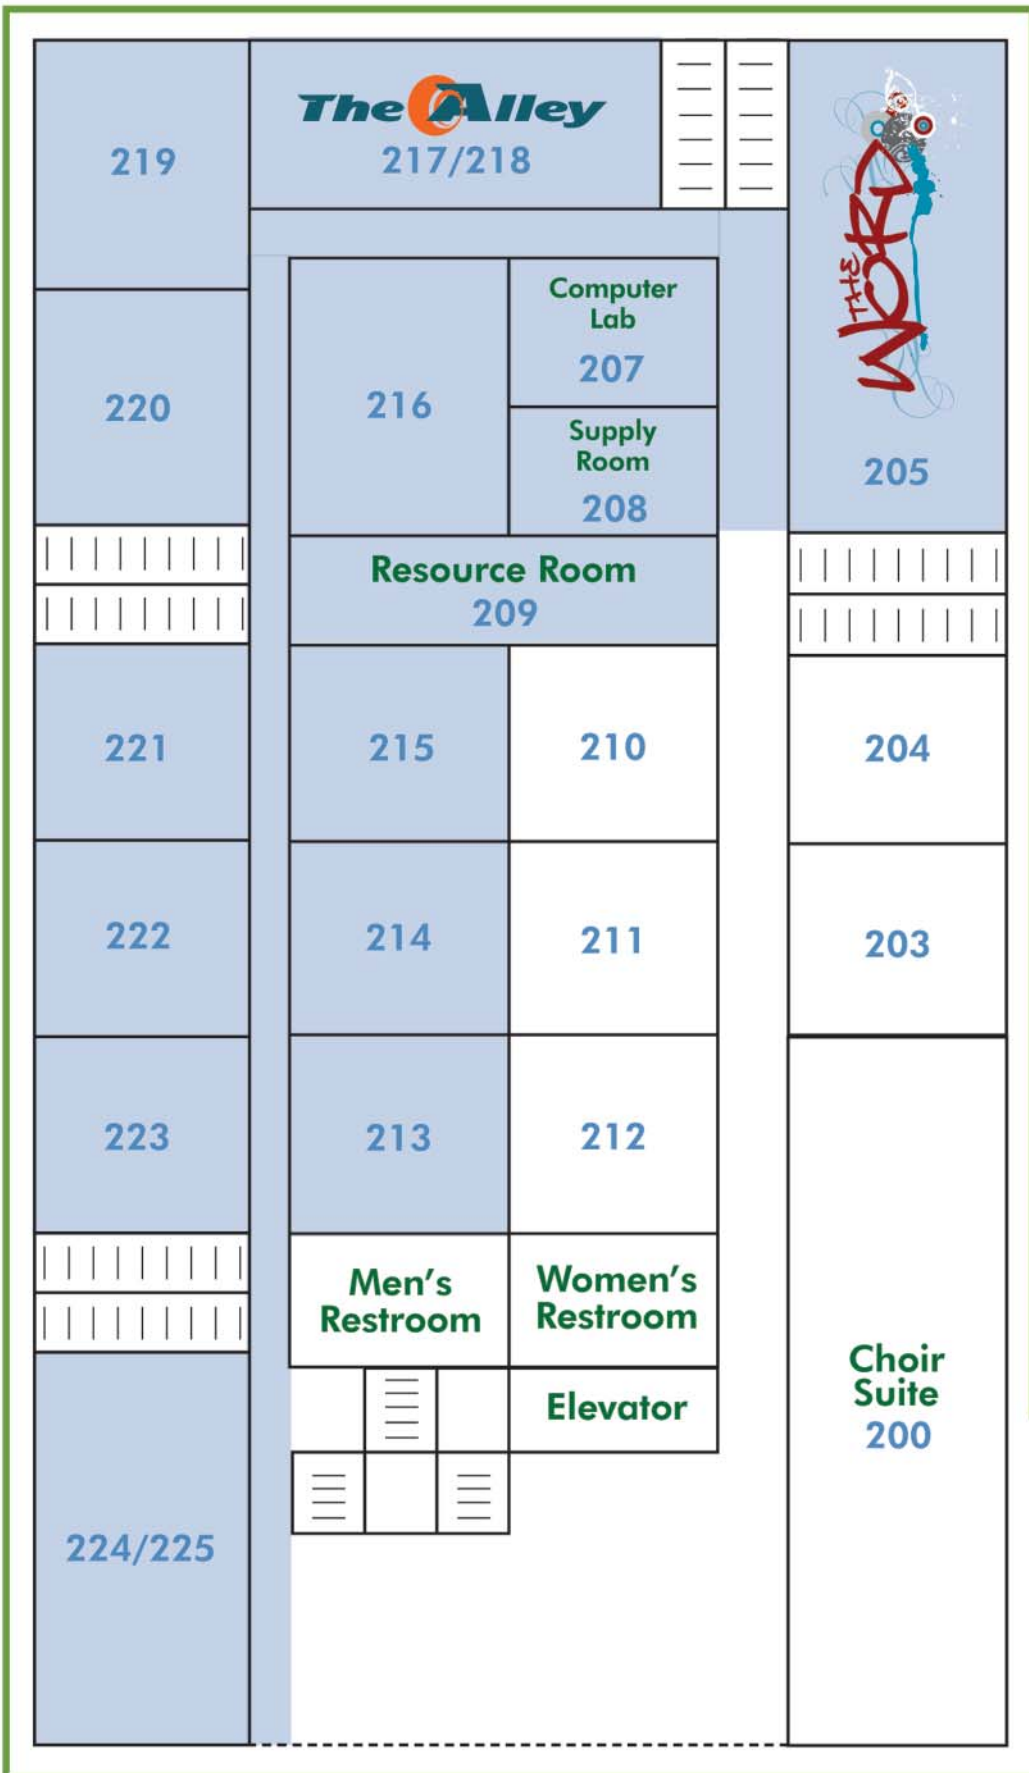

## SUNDAY MORNING

### Bible Study - 9:00 am

Grade 2	Room 219
Grade 2	Room 220
Grade 3	Room 216
Grade 3	Room 221
Grade 4	Room 215
Grade 4	Room 222
Grade 5 Girls	Room 214
Grade 5 Boys	Room 223
Grade 6 Girls	Room 213
Grade 6 Boys	Room 224/25
Special Needs	Room 107/08
Special Needs	Room 126

Room Numbers  
**Second floor**